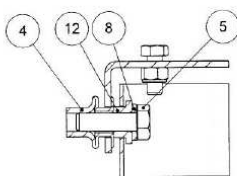

New accessory on Capitole Prestige L:

Sackholder, manufactured out of 1,5 mm galvanised steel, with rubber clamp for sack, cover for bottom opening, hinging on bronze bearing, can be retrofitted without any adaptation to the litter bin.

SECTION A-A
1:1