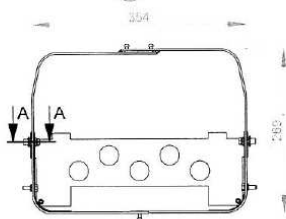

New accessory on Capitole Prestige L:

Sackholder, manufactured out of 1,5 mm galvanised steel, with rubber clamp for sack, cover for bottom opening, hinging on bronze bearing, can be retrofitted without any adaptation to the litter bin.

SECTION A-A
1:1