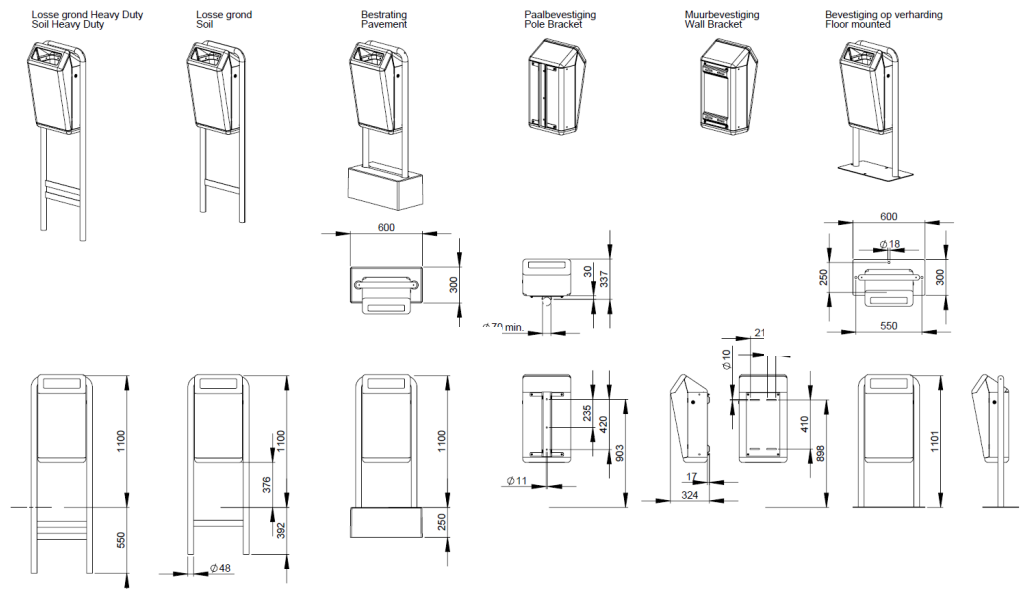

Overzicht plaatsing Overview placement