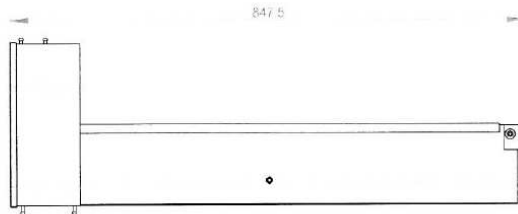

Pos nr	Aantal	Omschrijving	Artikel nr
1	1	Zakhouder Li las Cap Prest L	280361
2	1	Zakhouder Re las Cap Prest L	280362
3	1	Zakhouder bodem Cap Prest L	280365
4	2	Blindklinkmoer M6 0,7-4,2mm (zeskant)	078752
5	4	Zeskantbout M6 x 20	061281
6	2	M6 Moer zelfborgend DIN985	061198
7	6	Popnagel 4,8 x 16	077029
8	2	M6 Veerring	078745
9	2	Zeskantbout M5 x 12	072102
10	2	M5 Moer zelfborgend DIN985	072190
11	1	Rubber ZH CP	073096
12	2	Glijlager brons ø6 (10x6x14x2)	062505

BAMMENS Rooyseweg 10 3600 BA Maarssen

versie: 01
do create: 07/10/2011
old wijziging: 12/01/2012

schaal: 2:1 get. door: D. Zanetti
tekeningnummer: 0003748
type: Productfoto

ontwerp: M. van der Meulen
maakplaats: M. van der Meulen
omschrijving: Zakhouder Capitole Prestige L
materieel: niet van toepassing
teken: Geen
artikelcode: 460361

Eigen gew. = 5.6 kg