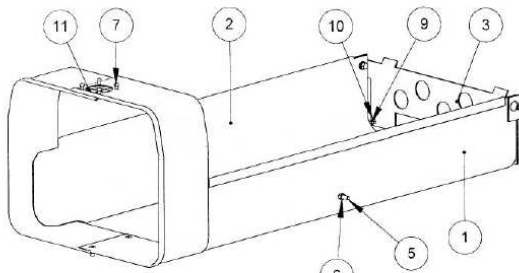

New accessory on Capitole Prestige L:

Sackholder, manufactured out of 1,5 mm galvanised steel, with rubber clamp for sack, cover for bottom opening, hinging on bronze bearing, can be retrofitted without any adaptation to the litter bin.